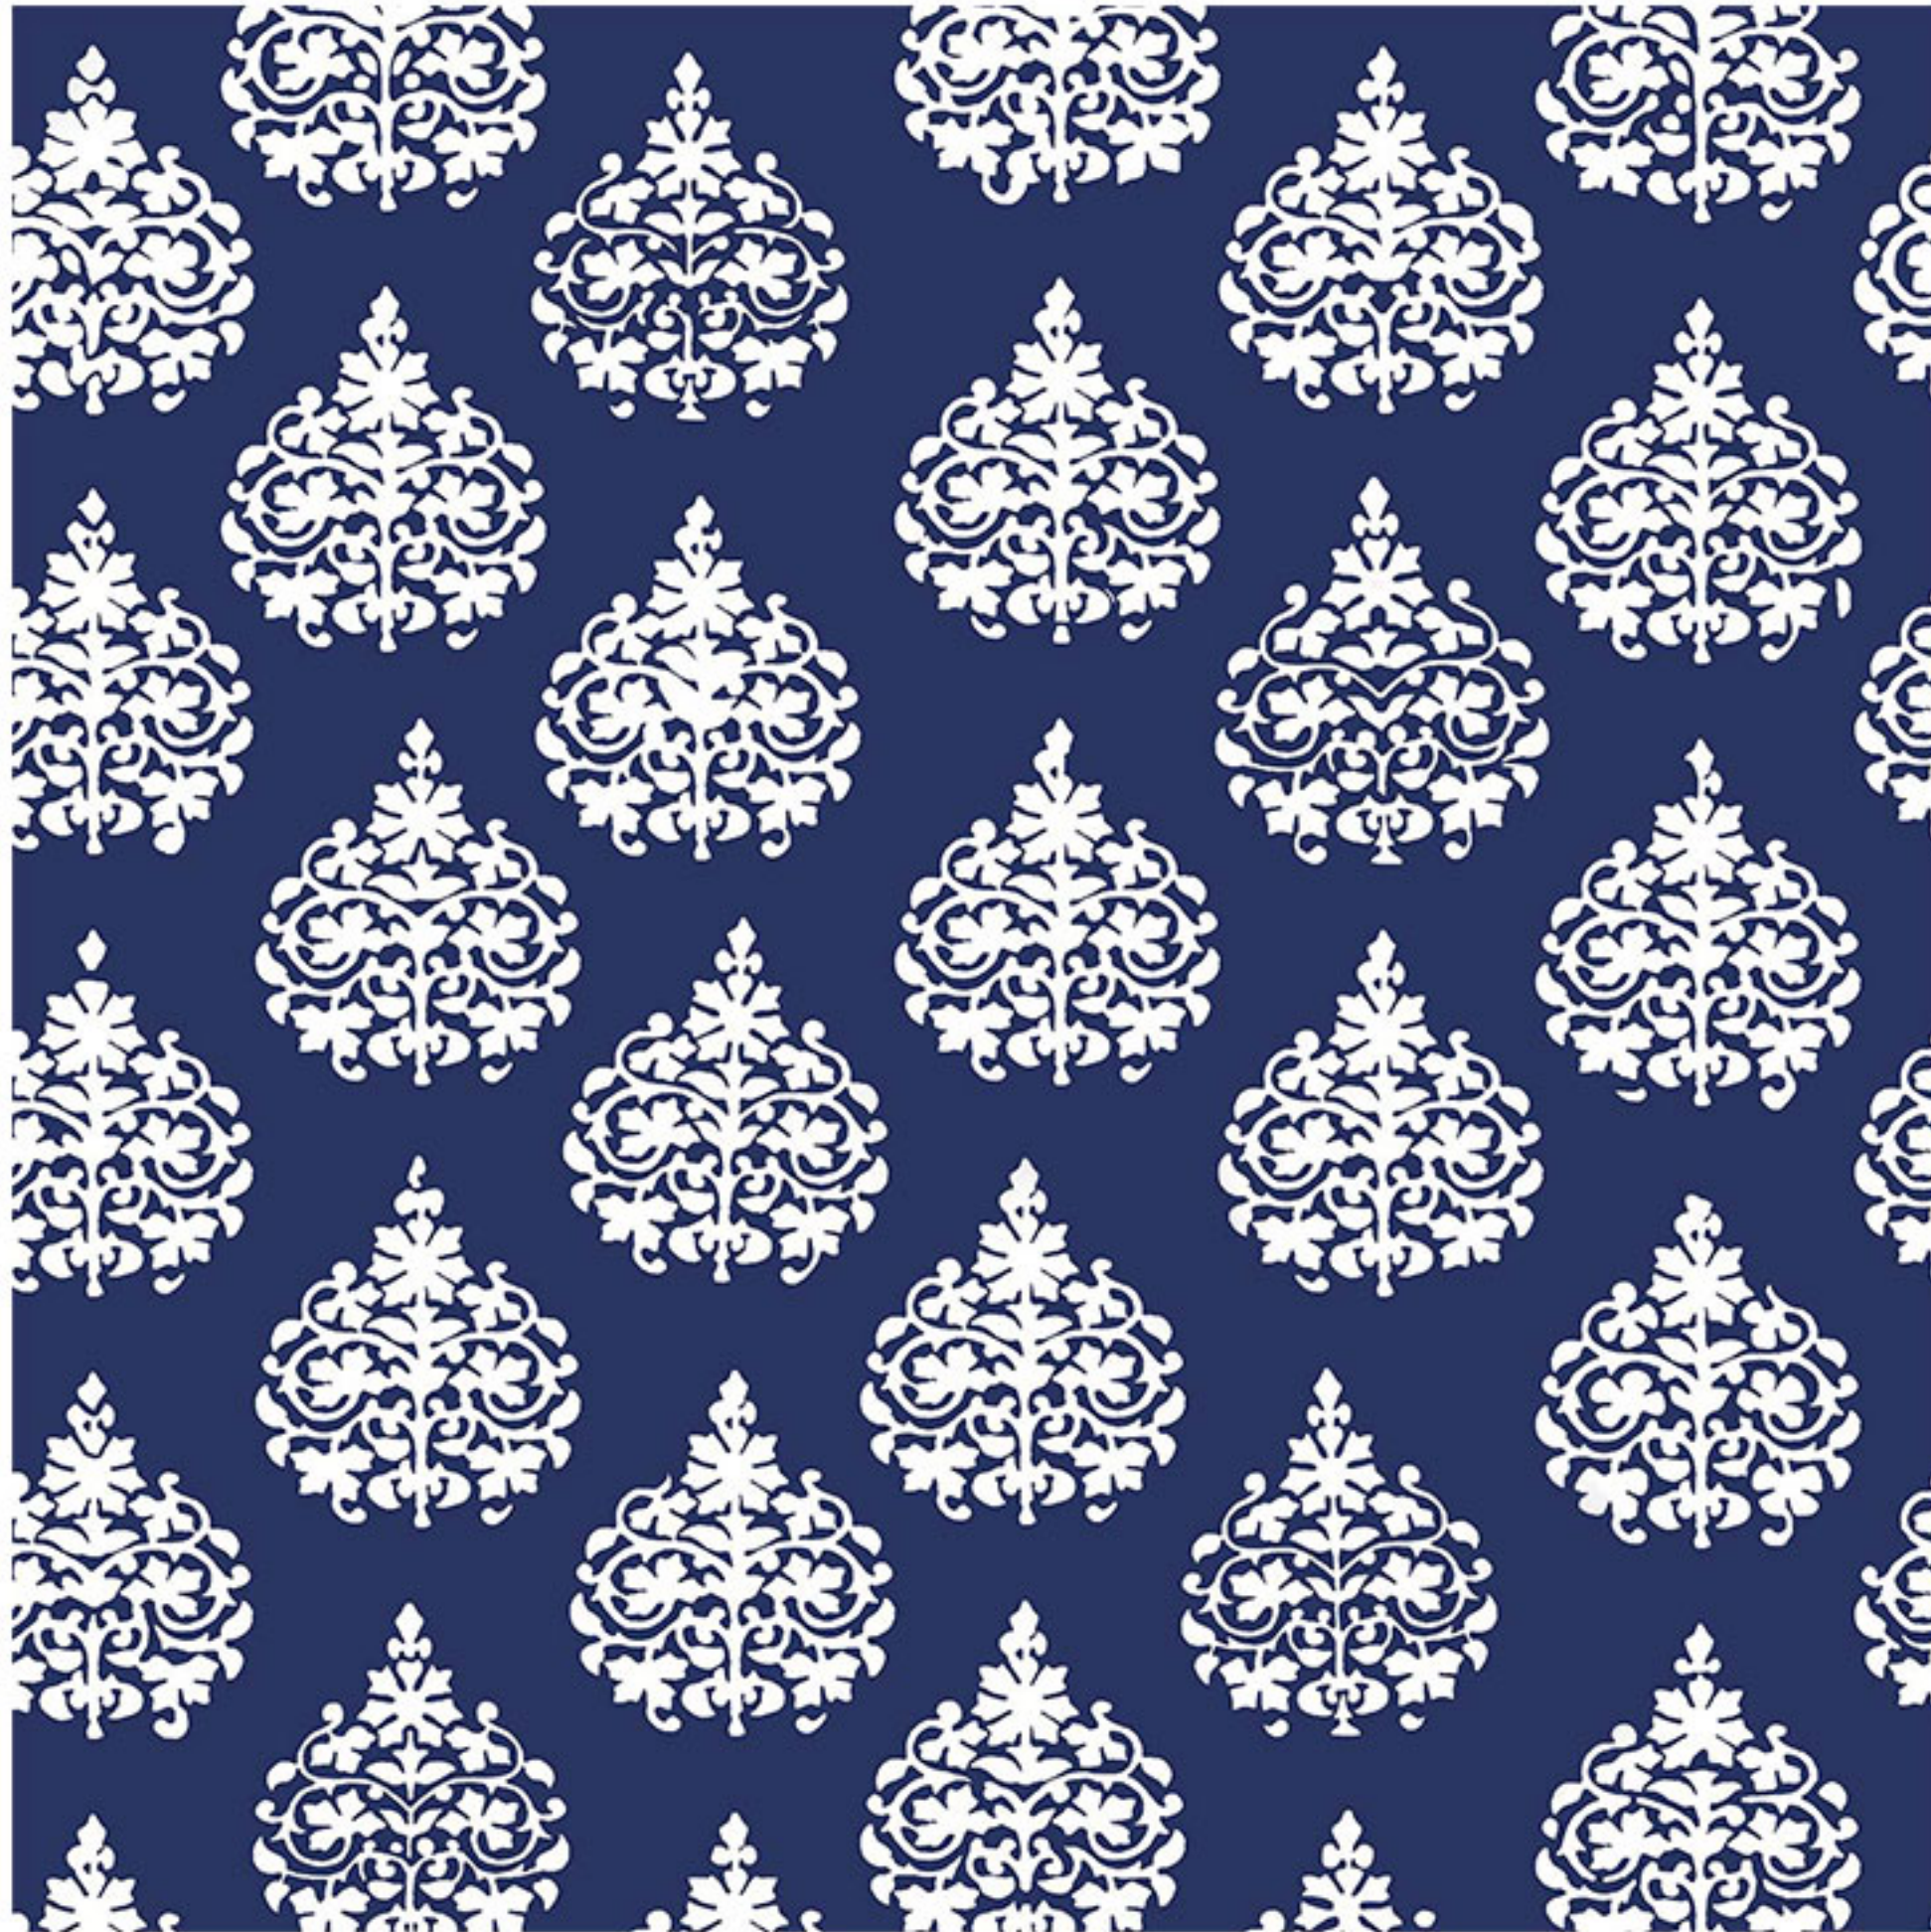

# Ratana Indigo Wallpaper - JRWP 10-09B

Content: Standard White  
Clay Coated Paper  
Vertical Repeat: 30.9"  
Horizontal Repeat: 27"  
27" wide  
20 Yard Minimum  
Printed in the USA

[johnrobshaw.com](http://johnrobshaw.com)